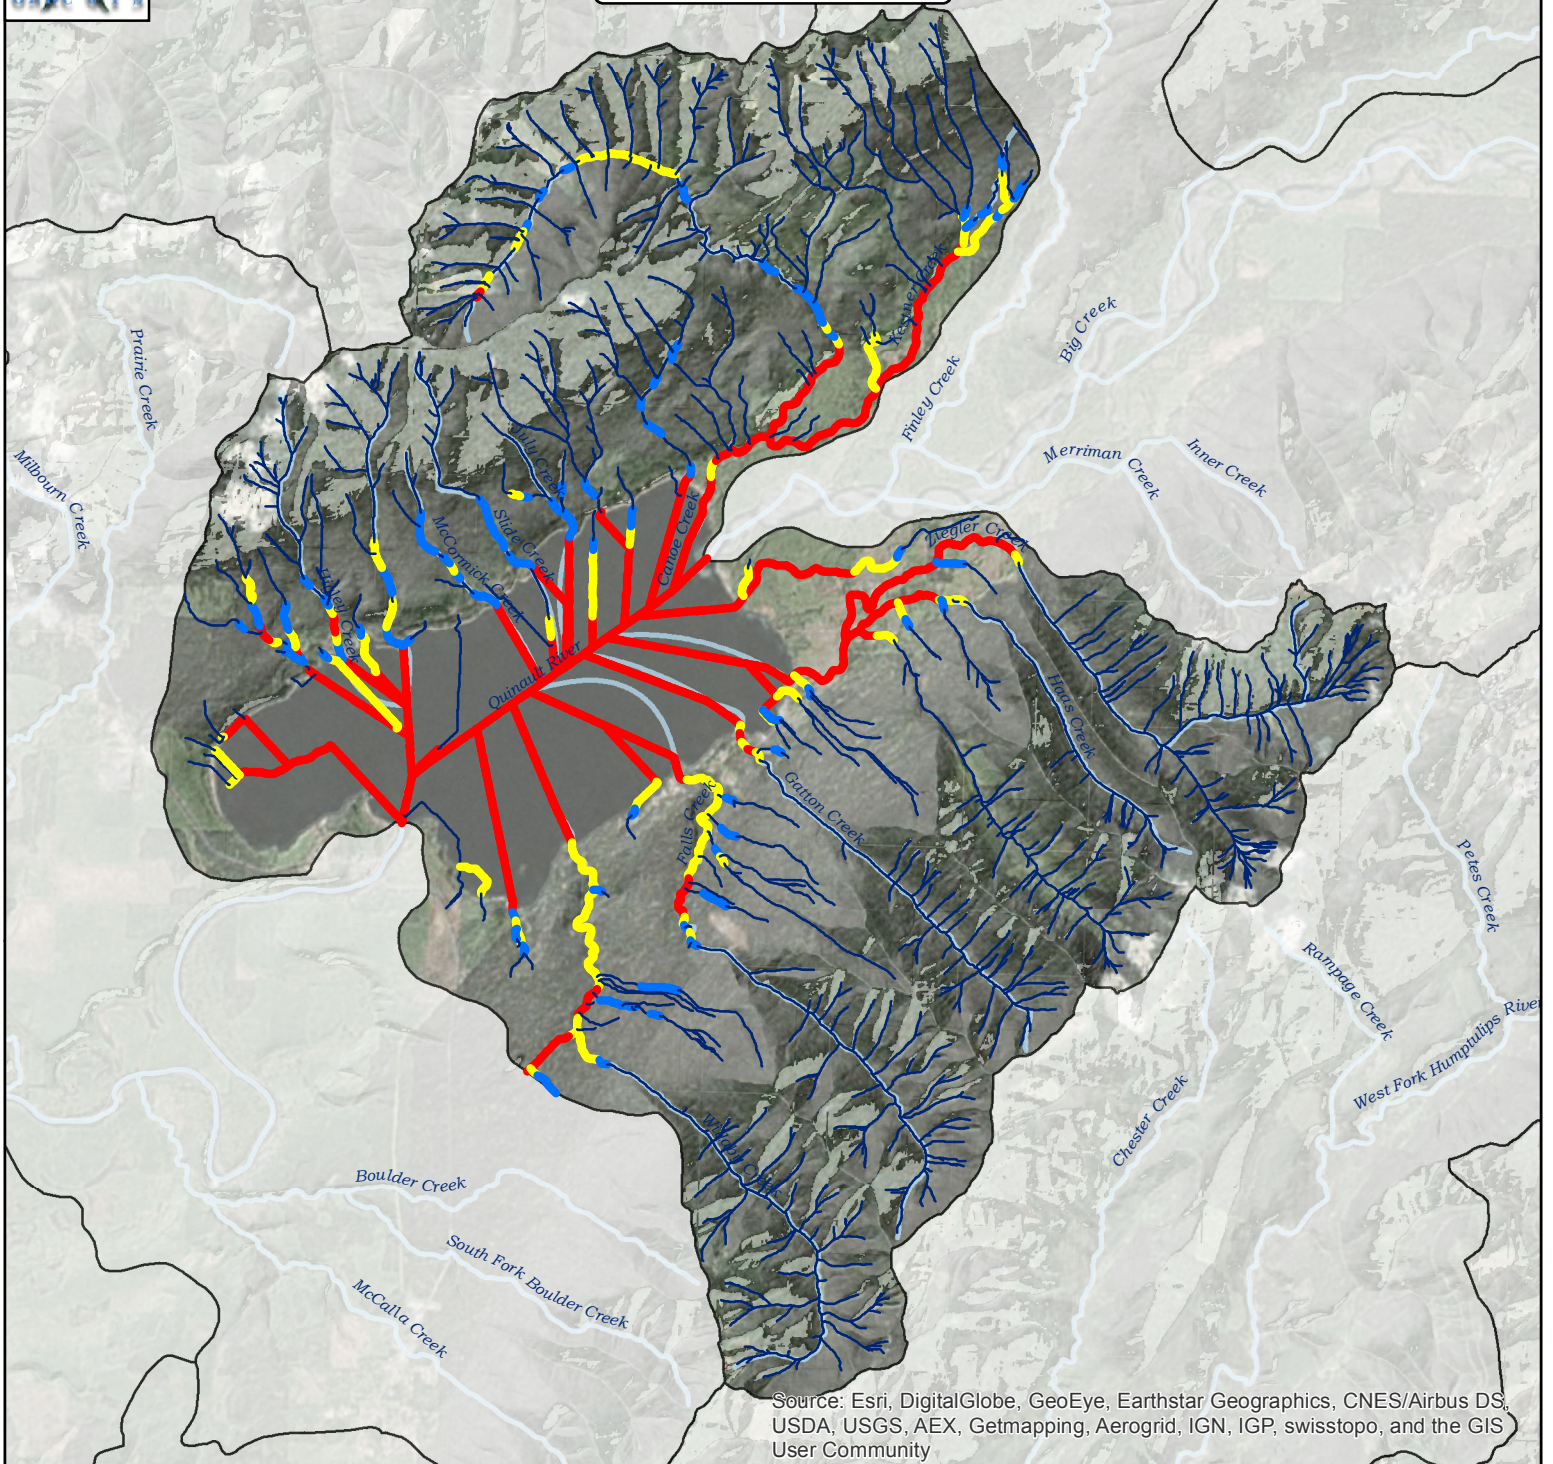

Quinault Lake

Maps By Keven Bennett
 UW | ONRC GIS
 11/18/2015

Intrinsic Potential Scoring for Coho Habitat

- 0
- > 0 to 0.35 Low
- > 0.35 to 0.75 Medium
- > 0.75 to 1.00 High

Burnett, 2007

Projection: UTM NAD83 10N Meters
 For Detailed Documentation Go To:
http://www.onrc.washington.edu/MarinePrograms/IPOuterCoast/PostPhaseII_MapPortal.html